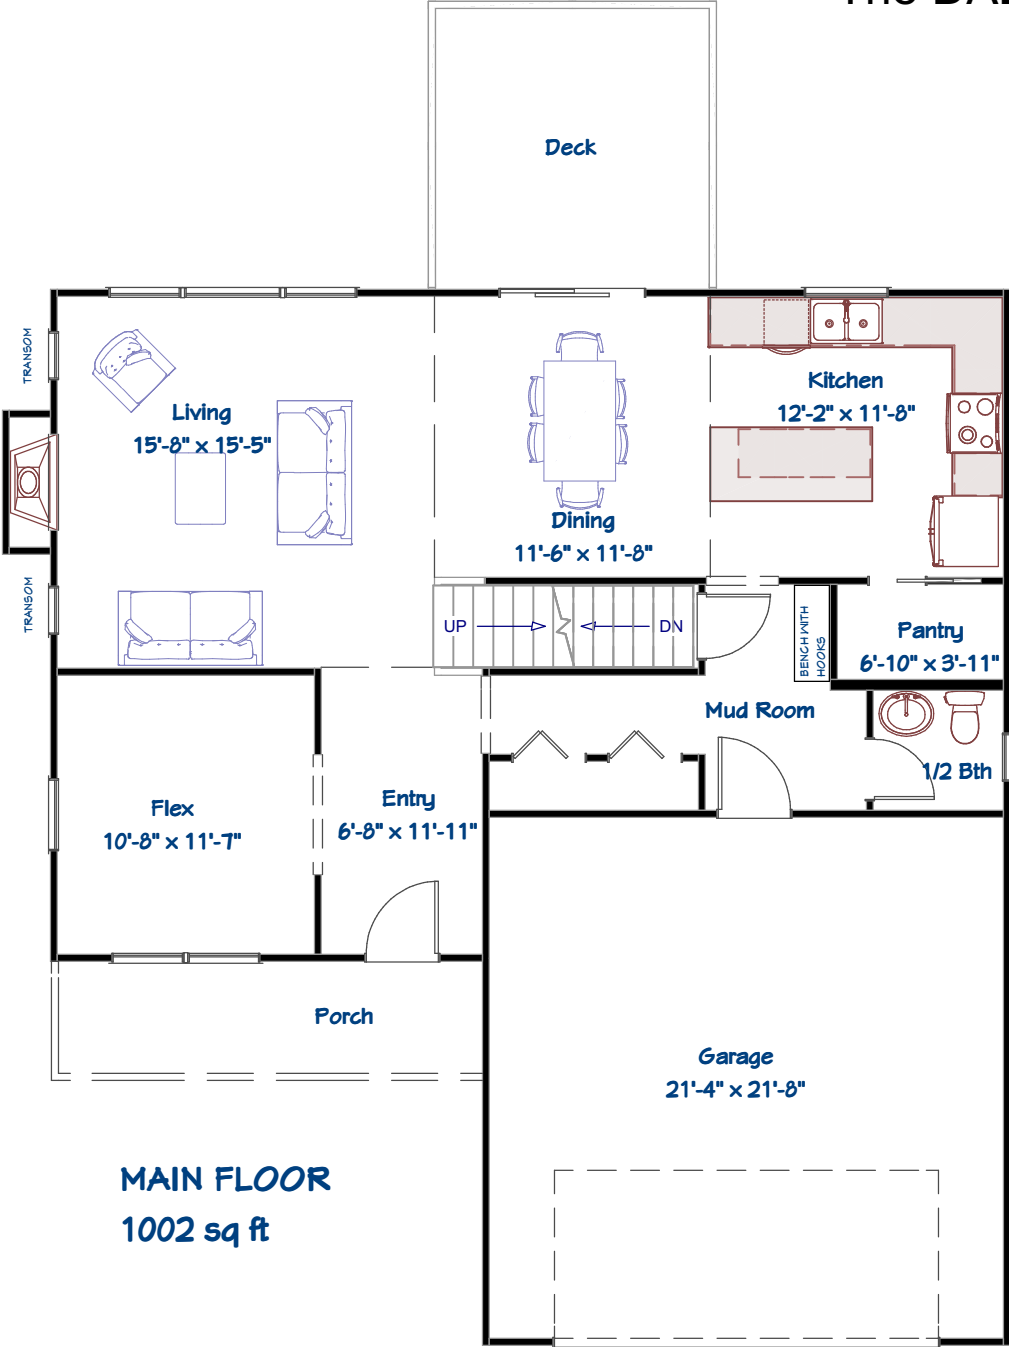

The DALTON by Bruyn Homes

The DALTON by Bruyn Homes

MAIN FLOOR
1002 sq ft

The DALTON by Bruyn Homes

SECOND FLOOR
4 Bedroom Option
1120 sq ft

The DALTON by Bruyn Homes

Second Floor
3 Bedroom option
1120 sq ft

Dalton Elevation A

Dalton Elevation B

Dalton Elevation C

Dalton Elevation D

Dalton Elevation E

Dalton Elevation F