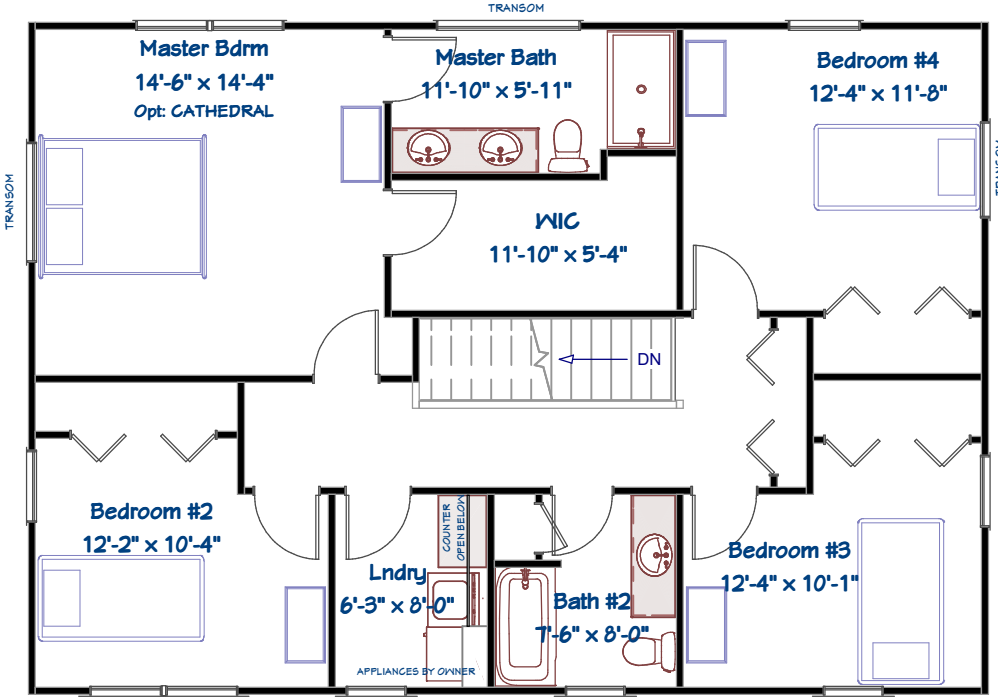

The DALTON by Bruyn Homes

The DALTON by Bruyn Homes

MAIN FLOOR
1002 sq ft

The DALTON by Bruyn Homes

SECOND FLOOR
4 Bedroom Option
1120 sq ft

The DALTON by Bruyn Homes

Second Floor
3 Bedroom option
1120 sq ft

Dalton Elevation A

Dalton Elevation B

Dalton Elevation C

Dalton Elevation D

Dalton Elevation E

Dalton Elevation F