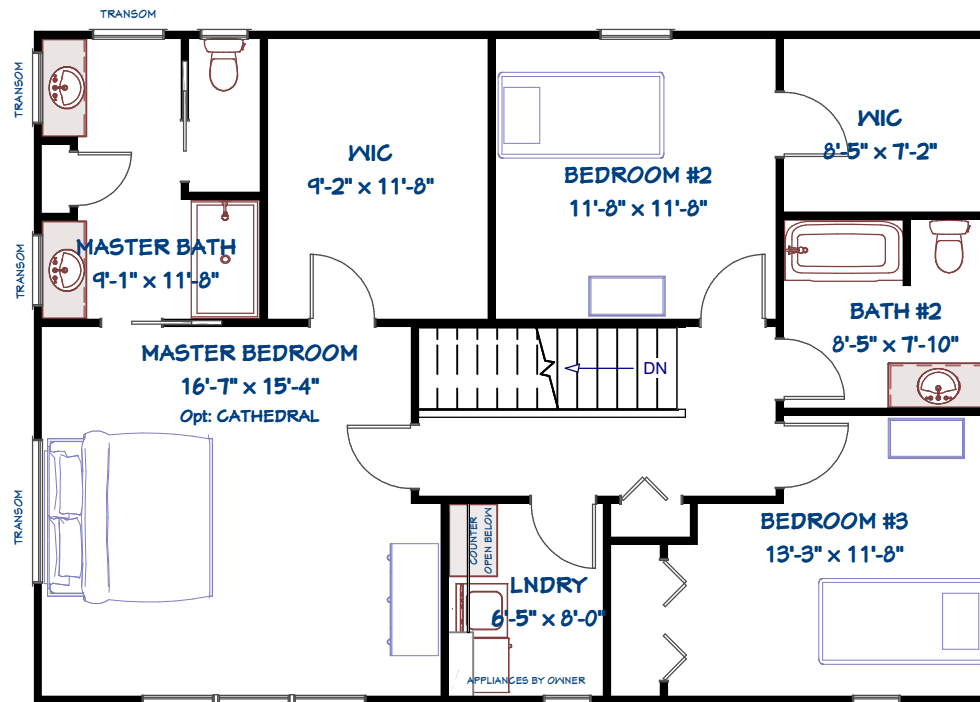

The DALTON by Bruyn Homes

The DALTON by Bruyn Homes

MAIN FLOOR
1002 sq ft

The DALTON by Bruyn Homes

SECOND FLOOR
4 Bedroom Option
1120 sq ft

The DALTON by Bruyn Homes

Second Floor
3 Bedroom option
1120 sq ft

Dalton Elevation A

Dalton Elevation B

Dalton Elevation C

Dalton Elevation D

Dalton Elevation E

Dalton Elevation F