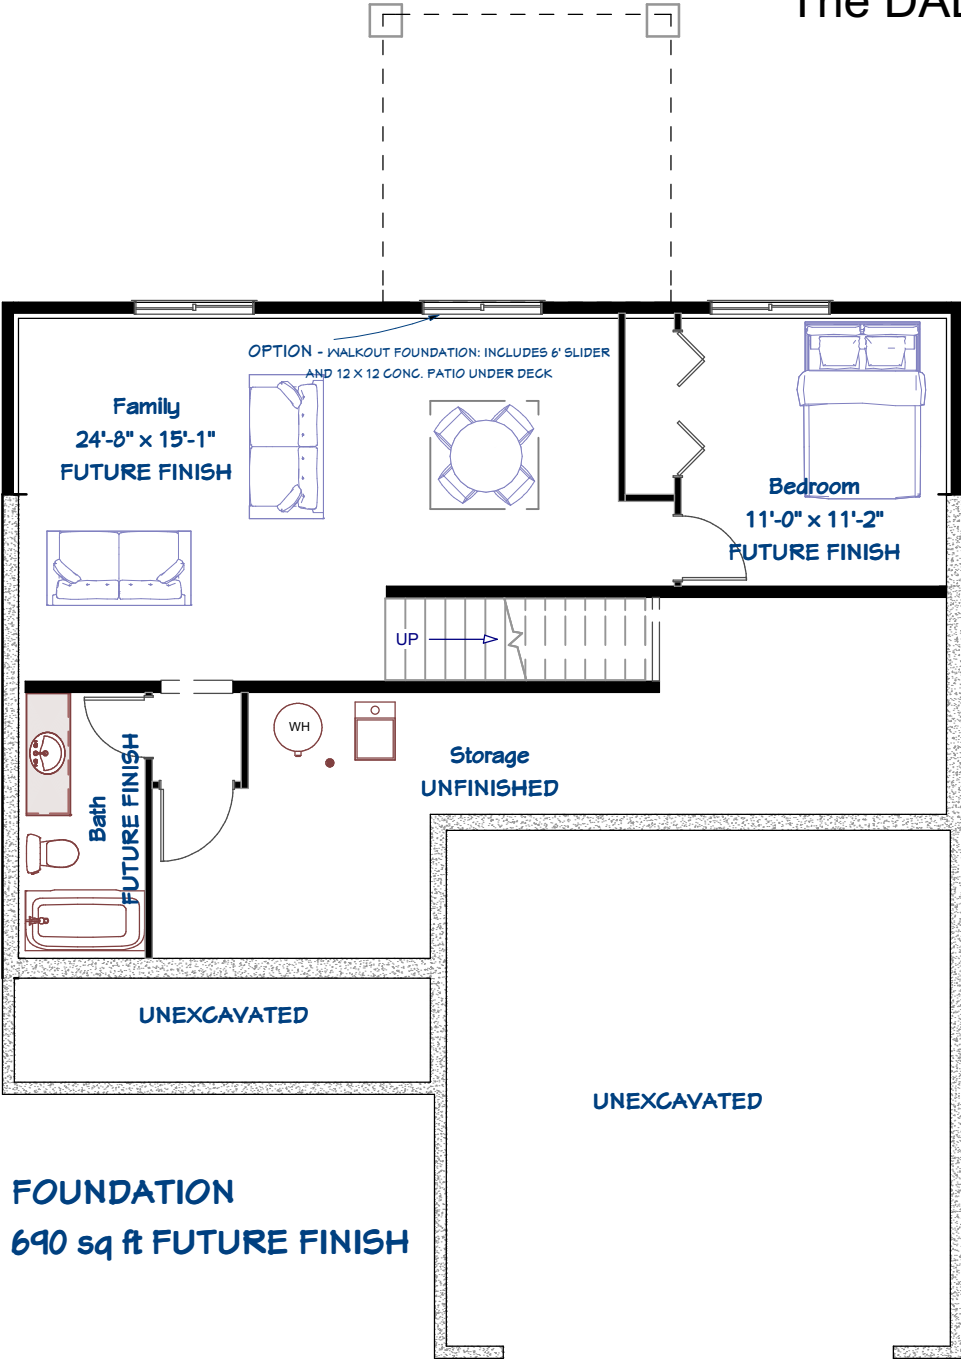

The DALTON by Bruyn Homes

The DALTON by Bruyn Homes

MAIN FLOOR
1002 sq ft

The DALTON by Bruyn Homes

SECOND FLOOR
4 Bedroom Option
1120 sq ft

The DALTON by Bruyn Homes

Second Floor
3 Bedroom option
1120 sq ft

Dalton Elevation A

Dalton Elevation B

Dalton Elevation C

Dalton Elevation D

Dalton Elevation E

Dalton Elevation F